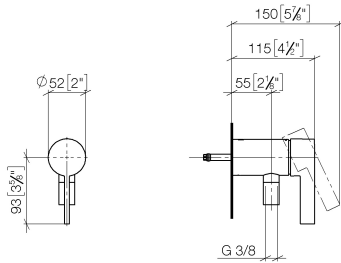

36 050 970

- without rosette
- Intrinsic protection against back flow.**

Intrinsic protection against back flow.

Fits: IMO, LULU, MADISON, MEM, TARA, CL.1, LISSÉ, VAIA, META, CYO

	Chrome	36 050 970-00
	Brushed Platinum	36 050 970-06
	Platinum	36 050 970-08
	Dark Brass matt	36 050 970-16
	Dark Chrome	36 050 970-19
	Light Gold	36 050 970-26
	Brushed Light Gold	36 050 970-27
	Brushed Durabrass (23kt Gold)	36 050 970-28
	Matte Black	36 050 970-33
	Brushed Bronze	36 050 970-42
	Brushed Champagne (22kt Gold)	36 050 970-46
	Champagne (22kt Gold)	36 050 970-47
	Brushed Chrome	36 050 970-93
	Brushed Dark Platinum	36 050 970-99

Required miscellaneous

- Concealed wall mounting -** 35 050 970 90
- max. recess depth 105 mm
 - min. recess depth 80 mm

36 050 970

mm [inches]

Flow rate chart

Certificates

Belgaqua_21-025- WRAS_2011027. LGA_29928.
27_1.

36 050 970

Spare parts list

No.	Item Number	Name	Quantity used	Delivery time
1	90 20 97 064 00-00	handle	1	10
2	09 24 04 266 90	nut	1	2
3	90 15 05 044 04 90	cartridge	1	10
4	09 31 11 004 90	pin	1	60
5	09 23 01 131 90	back-flow preventer	1	2
6	09 14 10 213 90	seal	1	2
7	09 24 03 281-00	nipple	1	10
8	90 21 02 069 00-00	cover	1	10
9	90 14 20 026 00 90	seal	1	2
10	28 322 970-00	Metal shower hose 1/2" x 3/8" x 1750 mm - Chrome	1	2
11	90 14 10 060 00 90	seal	1	2
12	09 18 40 230 90	connection	1	2
13	09 14 10 061 90	seal	1	2