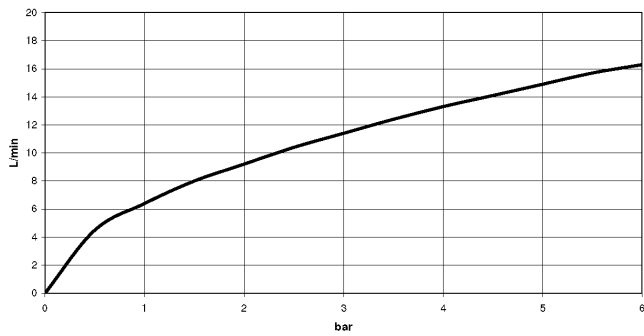

36 050 970

- without rosette
- Intrinsic protection against back flow.**

Intrinsic protection against back flow.

Fits: IMO, LULU, MADISON, MEM, TARA, CL.1, LISSÉ, VAIA, META, CYO

	Chrome	36 050 970-00
	Brushed Platinum	36 050 970-06
	Platinum	36 050 970-08
	Dark Brass matt	36 050 970-16
	Dark Chrome	36 050 970-19
	Light Gold	36 050 970-26
	Brushed Light Gold	36 050 970-27
	Brushed Durabrass (23kt Gold)	36 050 970-28
	Matte Black	36 050 970-33
	Brushed Bronze	36 050 970-42
	Brushed Champagne (22kt Gold)	36 050 970-46
	Champagne (22kt Gold)	36 050 970-47
	Brushed Chrome	36 050 970-93
	Brushed Dark Platinum	36 050 970-99

Required miscellaneous

- Concealed wall mounting -** 35 050 970 90
- max. recess depth 105 mm
 - min. recess depth 80 mm

36 050 970

mm [inches]

Flow rate chart

Certificates

Belgaqua_21-025- WRAS_2011027. LGA_29928.
27_1.