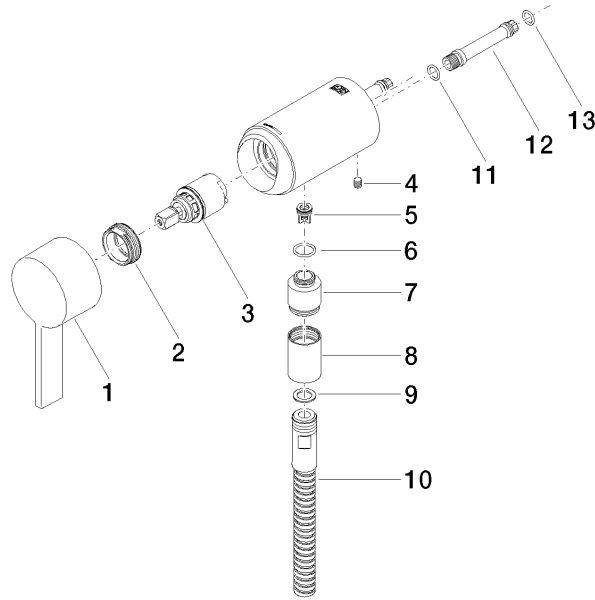

36 050 970

- without rosette
- Intrinsic protection against back flow.**

Intrinsic protection against back flow.

Fits: IMO, LULU, MADISON, MEM, TARA, CL.1, LISSÉ, VAIA, META, CYO

	Chrome	36 050 970-00
	Brushed Platinum	36 050 970-06
	Platinum	36 050 970-08
	Dark Brass matt	36 050 970-16
	Dark Chrome	36 050 970-19
	Light Gold	36 050 970-26
	Brushed Light Gold	36 050 970-27
	Brushed Durabrass (23kt Gold)	36 050 970-28
	Matte Black	36 050 970-33
	Brushed Bronze	36 050 970-42
	Brushed Champagne (22kt Gold)	36 050 970-46
	Champagne (22kt Gold)	36 050 970-47
	Brushed Chrome	36 050 970-93
	Brushed Dark Platinum	36 050 970-99

Required miscellaneous

- Concealed wall mounting -** 35 050 970 90
- max. recess depth 105 mm
 - min. recess depth 80 mm

36 050 970

mm [inches]

Flow rate chart

Certificates

Belgaqua_21-025- WRAS_2011027. LGA_29928.
27_1.

36 050 970

Spare parts list

No.	Item Number	Name	Quantity used	Delivery time
1	90 20 97 064 00-00	handle	1	10
2	09 24 04 266 90	nut	1	2
3	90 15 05 044 04 90	cartridge	1	10
4	09 31 11 004 90	pin	1	60
5	09 23 01 131 90	back-flow preventer	1	2
6	09 14 10 213 90	seal	1	2
7	09 24 03 281-00	nipple	1	10
8	90 21 02 069 00-00	cover	1	10
9	90 14 20 026 00 90	seal	1	2
10	28 322 970-00	Metal shower hose 1/2" x 3/8" x 1750 mm - Chrome	1	2
11	90 14 10 060 00 90	seal	1	2
12	09 18 40 230 90	connection	1	2
13	09 14 10 061 90	seal	1	2